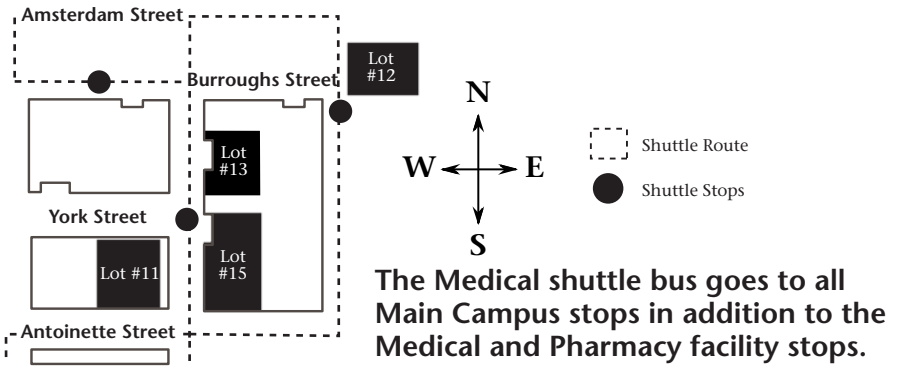

WAYNE STATE UNIVERSITY

Student and Employee Parking Facilities and Shuttle Route

Public Safety (Emergency) (313) 577-2222
 (Nonemergency) (313) 577-6057
 Parking Assistance (313) 577-1979

Save money by using your WSU OneCard to enter all lots and structures. Value may be added to your WSU OneCard at any one of the 16 Cash System Value Terminals located throughout campus or at pipeline.wayne.edu. Without a WSU OneCard, the entrance fee is \$4.25 cash at most locations.