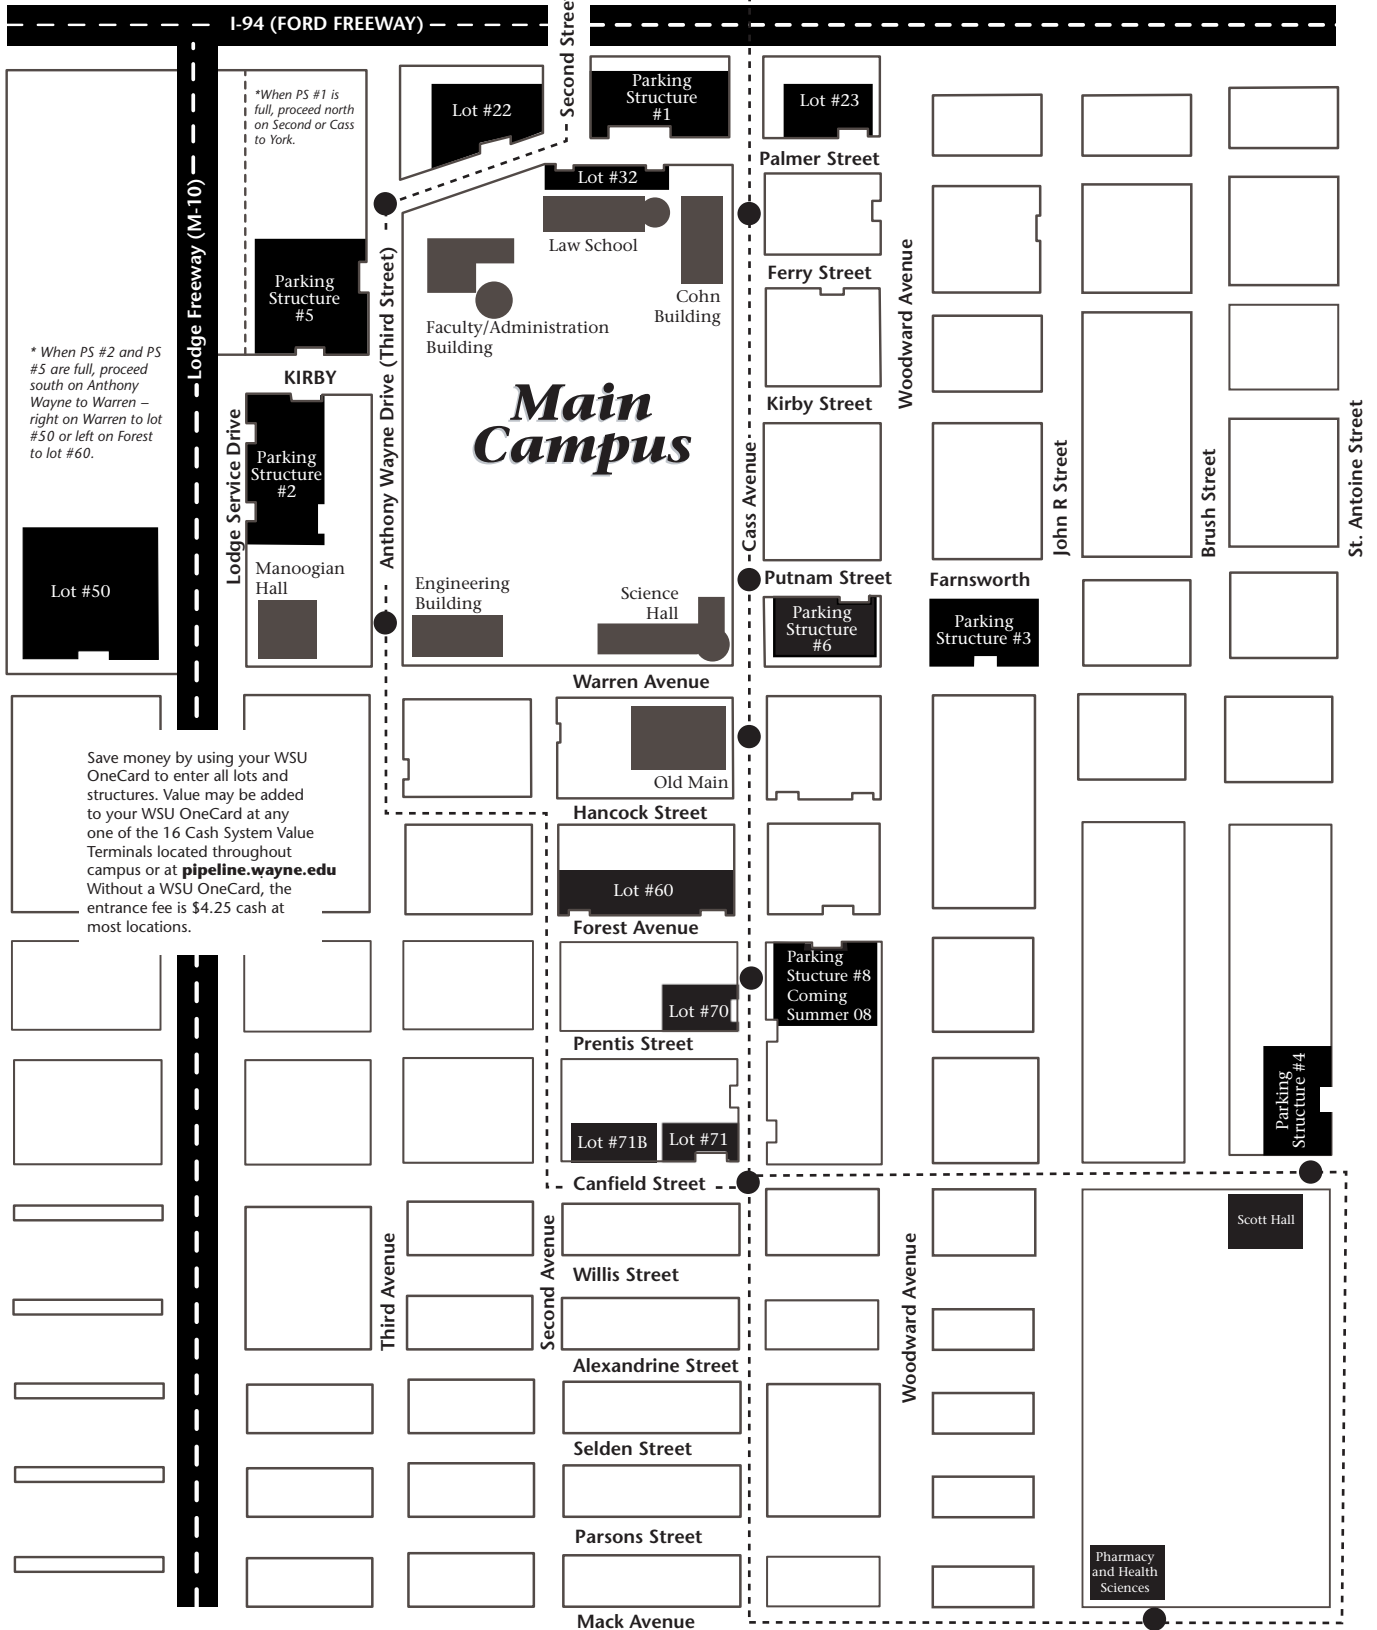

WAYNE STATE UNIVERSITY

Student and Employee Parking Facilities and Shuttle Route

Public Safety (Emergency) (313) 577-2222
 (Nonemergency) (313) 577-6057
 Parking Assistance (313) 577-1979

Save money by using your WSU OneCard to enter all lots and structures. Value may be added to your WSU OneCard at any one of the 16 Cash System Value Terminals located throughout campus or at pipeline.wayne.edu. Without a WSU OneCard, the entrance fee is \$4.25 cash at most locations.